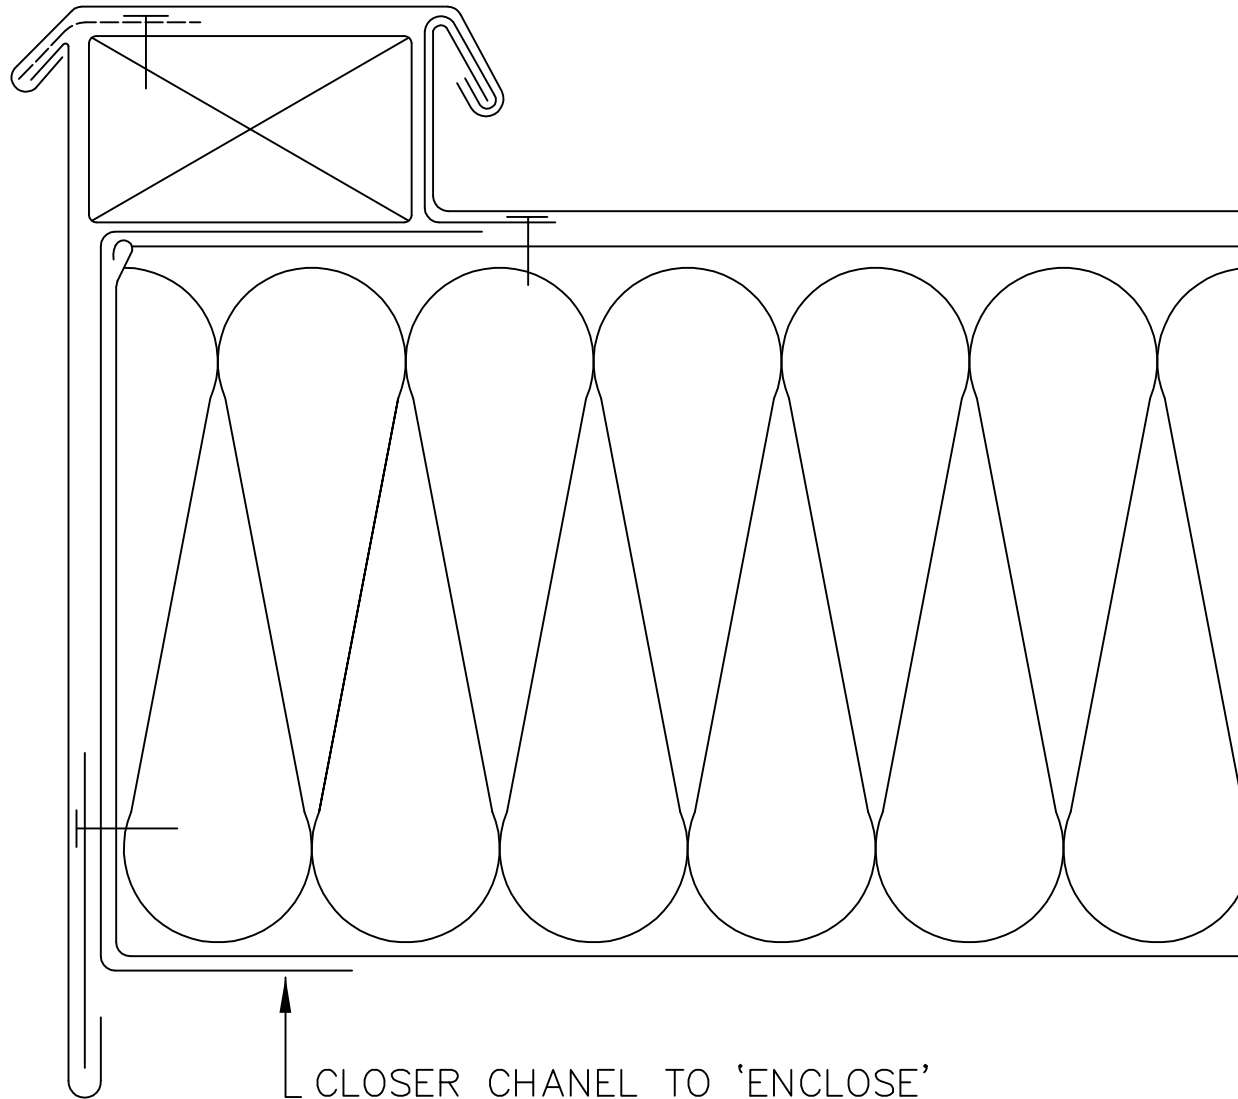

FOLLANSBEE LIMITED  
VERGE TERMINATION  
25mm HIGH TIMBER BATTEN

CLOSER CHANEL TO 'ENCLOSE'  
EDGE OF COMPOSITE PANEL

NB. THERE IS NO RELATIONSHIP BETWEEN  
THE VERGE DETAIL AND TYPE OF DECKING.